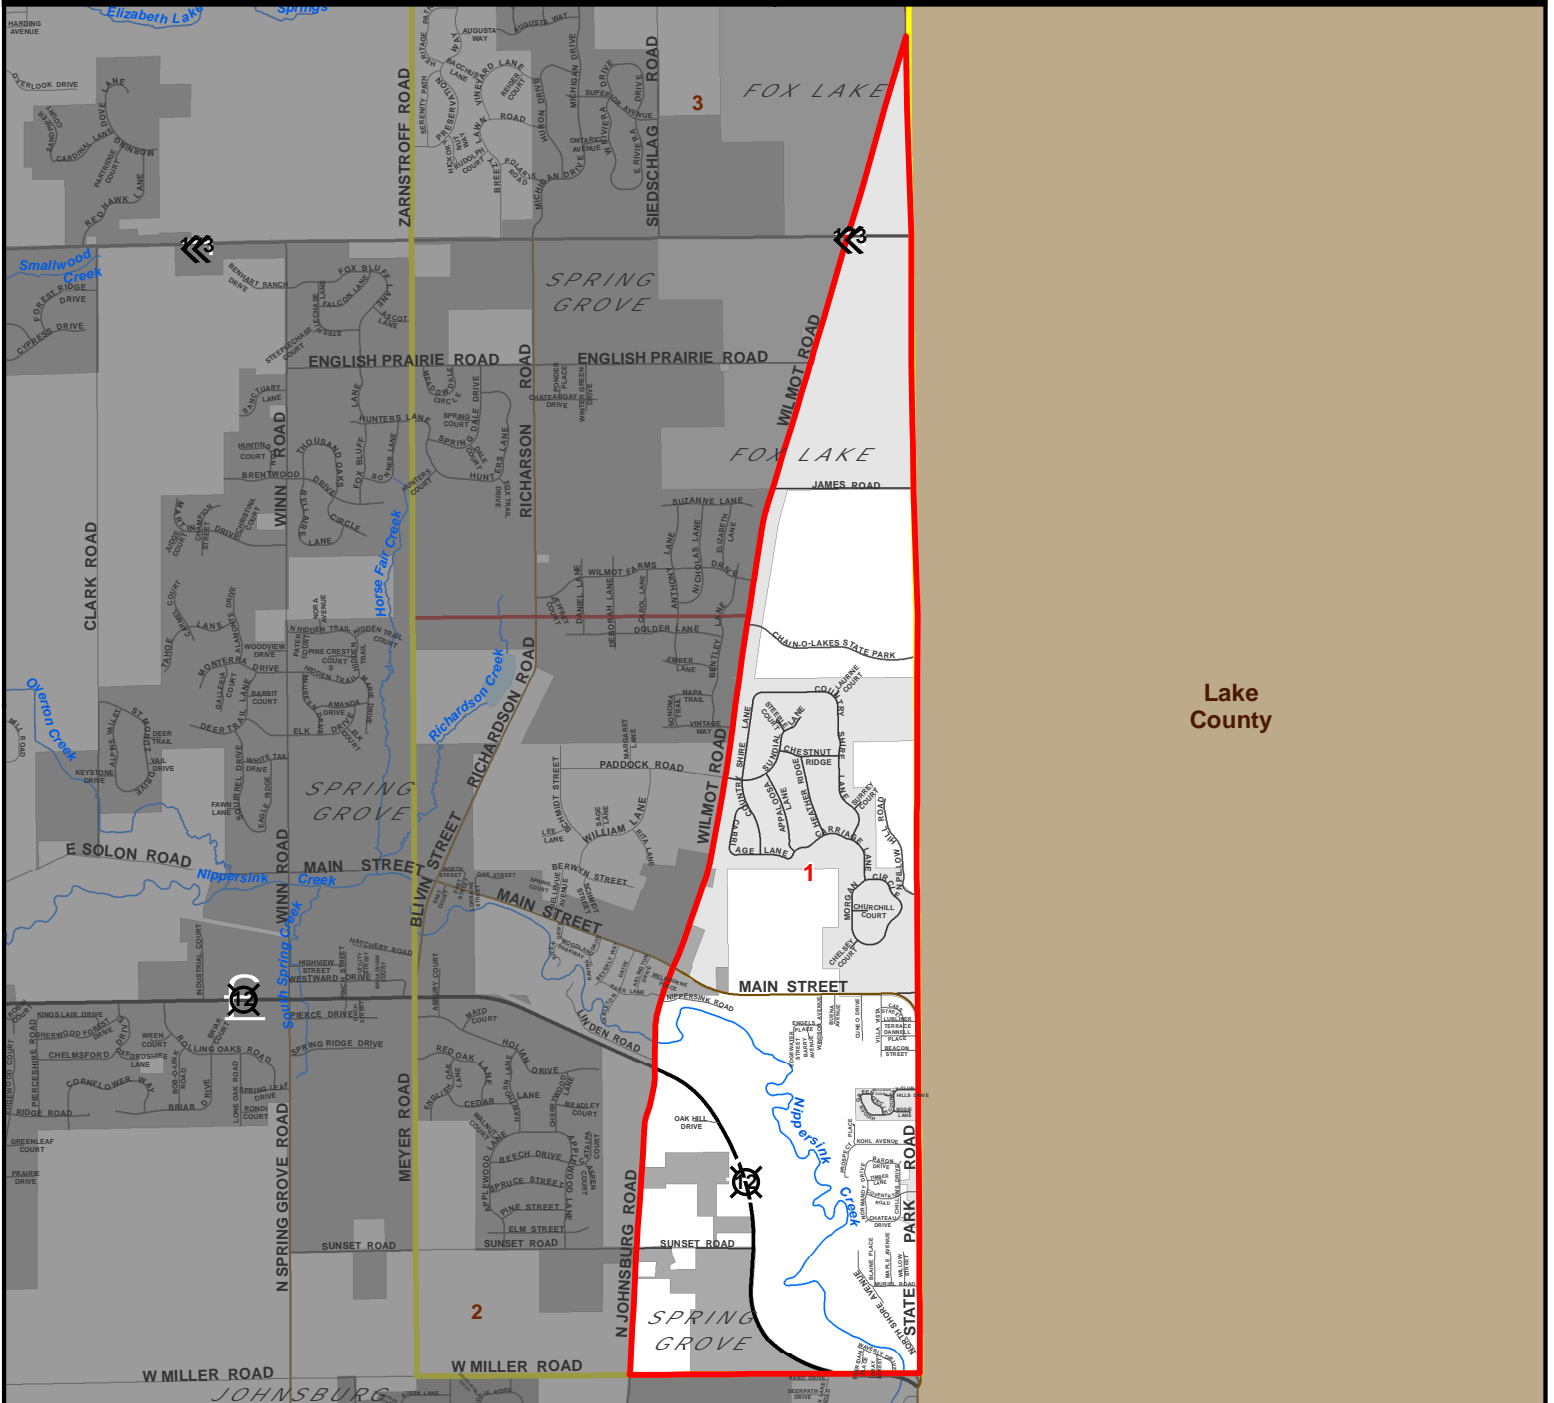

Burton Township Precinct 1

Lake County

Legend

Precincts

Township Boundary

1 Precinct Number

Township Administration

Building

Municipalities

Fox Lake

Johnsburg

Spring Grove

Roads

Interstate

US Route

State Route

Burton Township Precinct 2

Lake County

Legend

- ▭ Precincts
- ▭ Township Boundary
- 1 Precinct Number
- ▴ Township Administration Building
- ▭ Municipalities
 - ▭ Fox Lake
 - ▭ Johnsonburg
 - ▭ Spring Grove
- Roads**
 - Interstate
 - US Route
 - State Route
 - County Road
 - Township Road
 - Private Road
 - Municipal Road
- ~ Rivers, Streams & Creeks
- ▭ Water Bodies

US Route

State Route

County Road

Township Road

Private Road

Municipal Road

Rivers, Streams & Creeks

Water Bodies