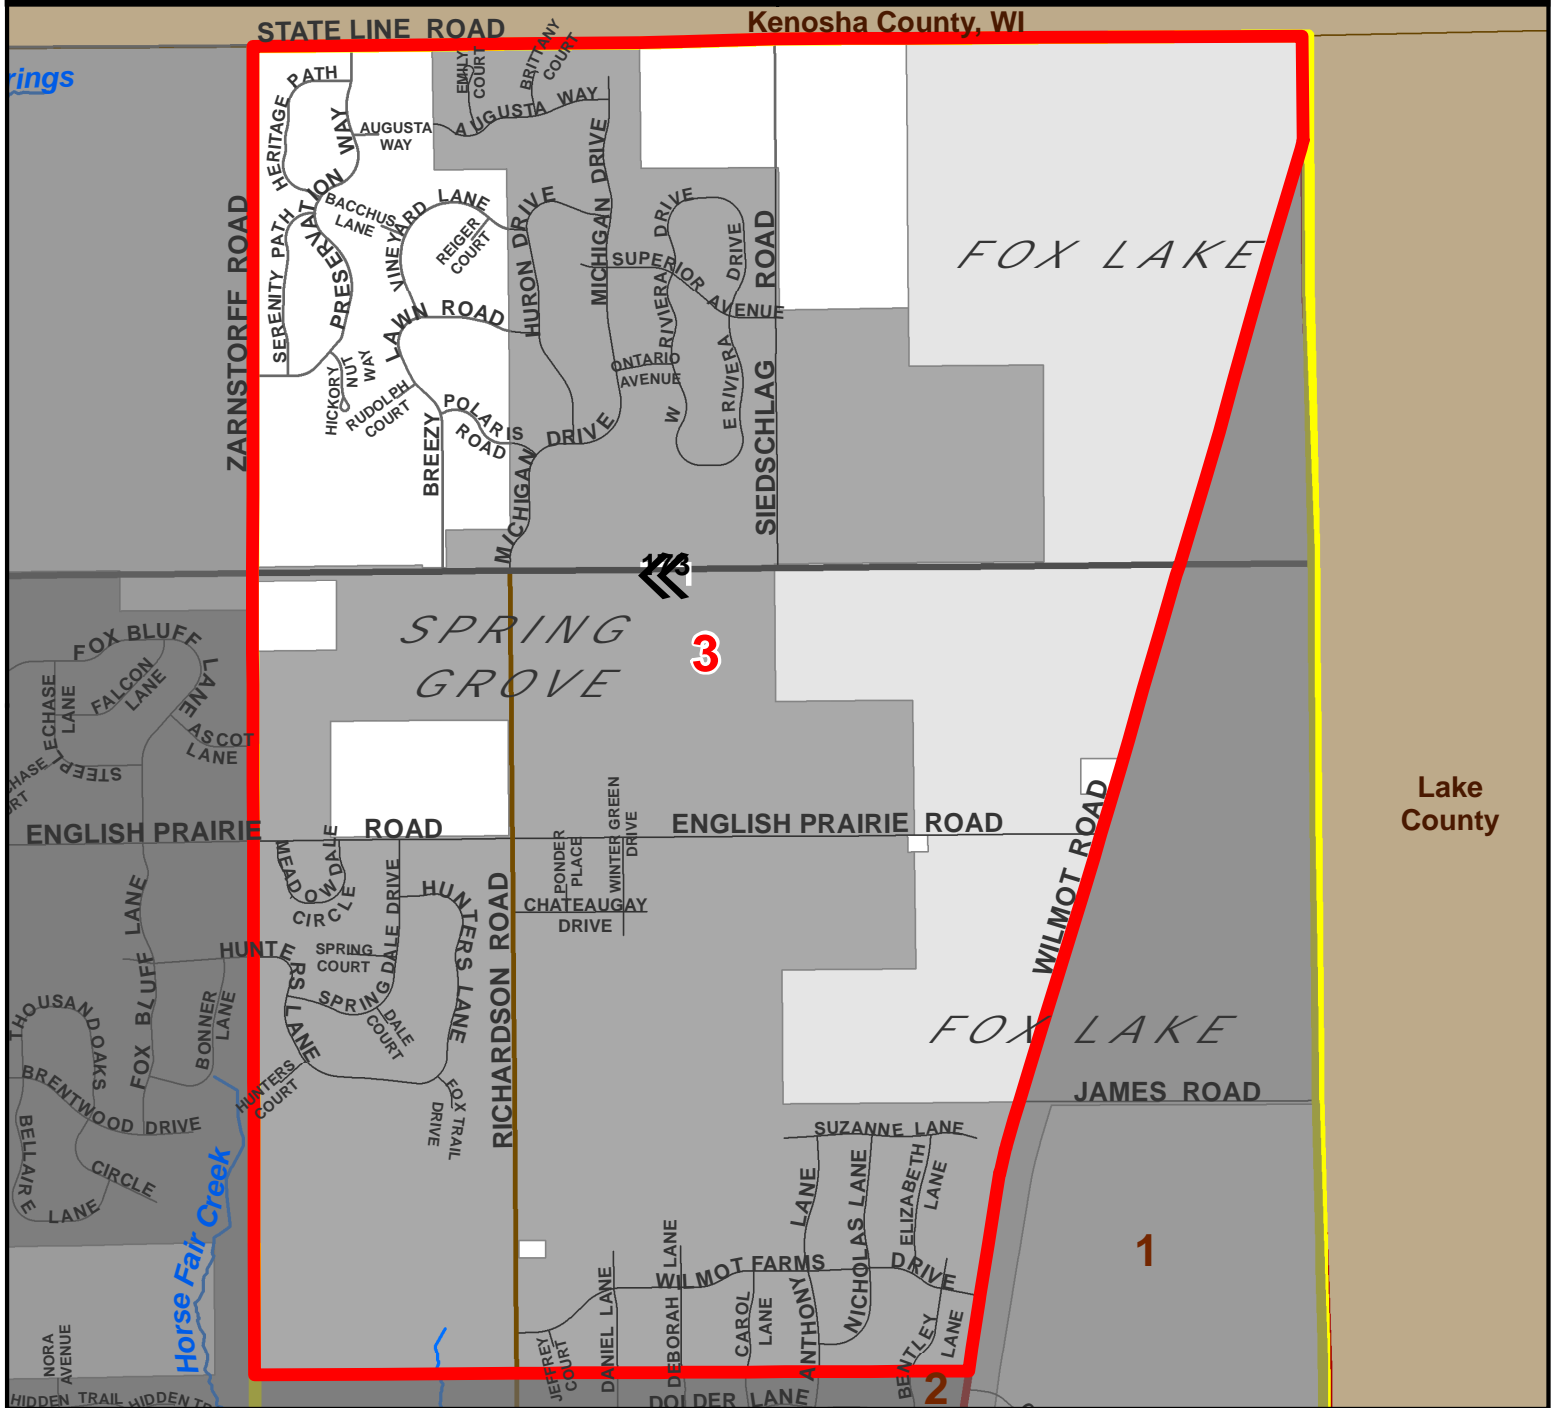

Burton Township Precinct 2

Lake County

Legend

- ▭ Precincts
- ▭ Township Boundary
- 1 Precinct Number
- ▴ Township Administration Building
- ▭ Municipalities
 - ▭ Fox Lake
 - ▭ Johnsonburg
 - ▭ Spring Grove
- Roads**
 - Interstate
 - US Route
 - State Route
 - County Road
 - Township Road
 - Private Road
 - Municipal Road
- ~ Rivers, Streams & Creeks
- ▭ Water Bodies

Townships

CHEMUNG	ALDEN	HEBRON	RICHMOND	BURTON
DUNHAM	HARTLAND	GREENWOOD	MCHENRY	
MARENGO	SENECA	DORR	NUNDA	
RILEY	CORAL	GRAFTON	ALGONQUIN	

Burton Township Precinct 3

Legend

Precincts

Township Boundary

1 Precinct Number