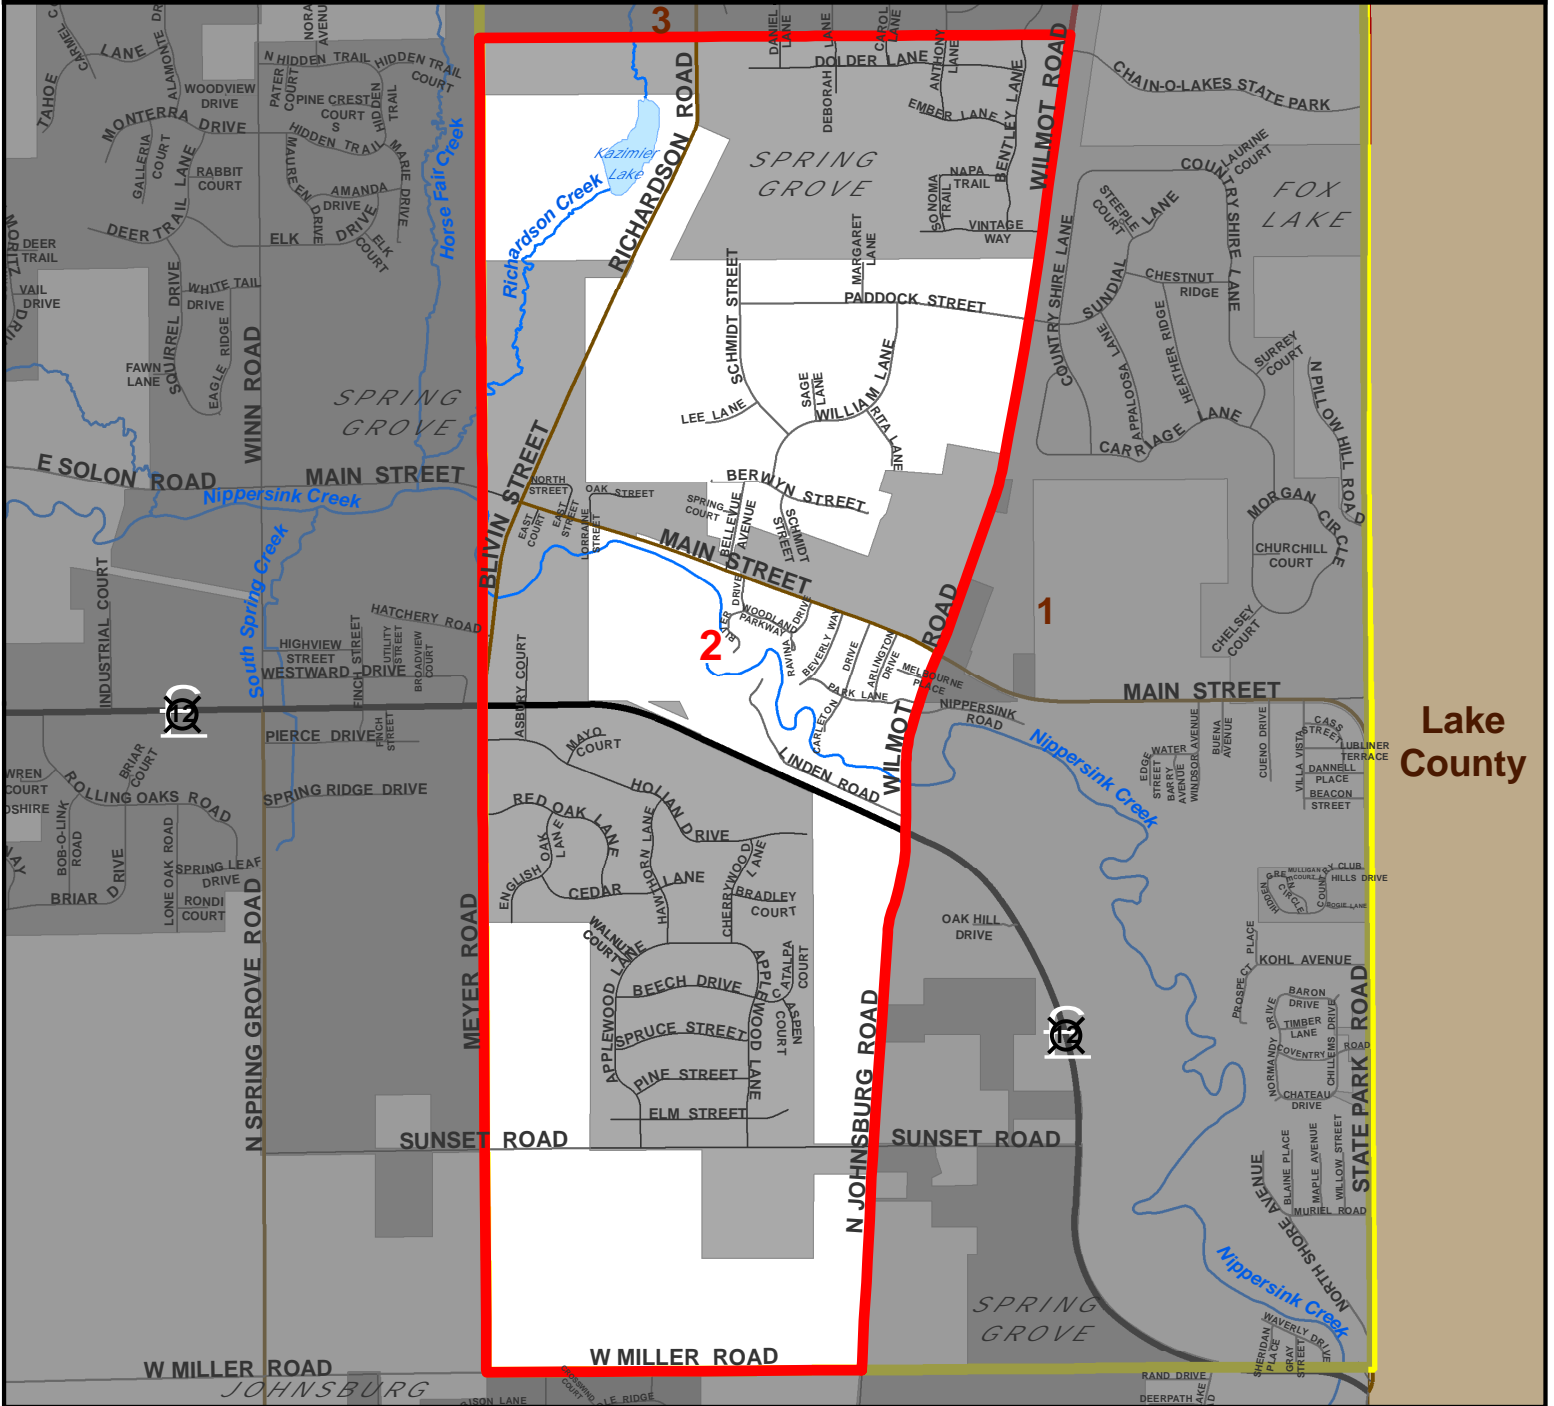

Burton Township Precinct 1

Lake County

Legend

Precincts

Township Boundary

1 Precinct Number

Township Administration

Building

Municipalities

Fox Lake

Johnsburg

Spring Grove

Roads

Interstate

US Route

State Route

Burton Township Precinct 2

Lake County

Legend

- ▭ Precincts
- ▭ Township Boundary
- 1 Precinct Number
- ▴ Township Administration Building
- ▭ Municipalities
 - ▭ Fox Lake
 - ▭ Johnsonburg
 - ▭ Spring Grove
- Roads**
 - Interstate
 - US Route
 - State Route
 - County Road
 - Township Road
 - Private Road
 - Municipal Road
- ~ Rivers, Streams & Creeks
- ▭ Water Bodies

US Route

State Route

County Road

Township Road

Private Road

Municipal Road

Rivers, Streams & Creeks

Water Bodies